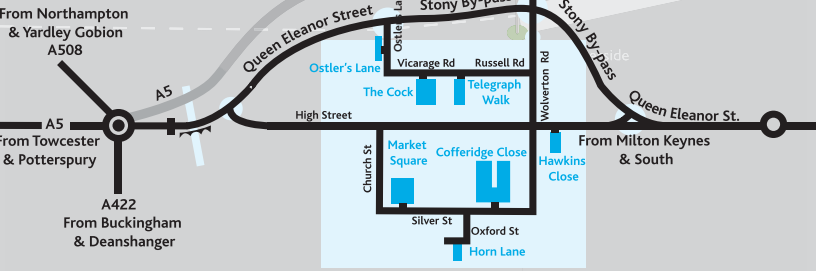

Stony Stratford Car Park Map

from Queen Eleanor St. (Stony Stratford By-pass)

from Wolverton, Newport Pagnell and East

from Old Stratford, A5 & North

from Milton Keynes & South

from Winslow, Gt. Horwood & West

Routes to Car Parks

Not to scale

Scale 100 metres

- UNRESTRICTED PARKING
- ONE HOUR PARKING
- 30 MINUTES PARKING (IN ONE-WAY SECTION OF HIGH ST.)